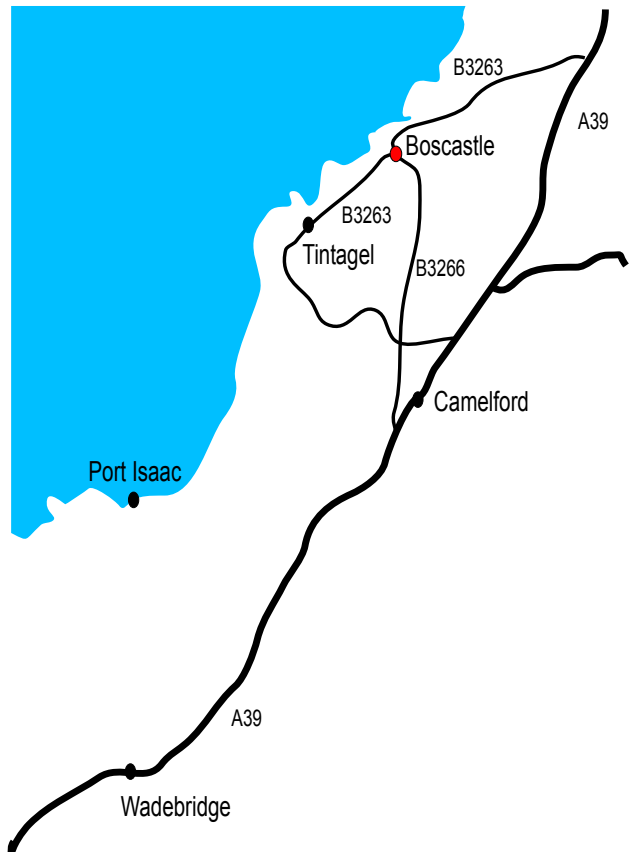

How to Find Us

Boscastle is located in the North of Cornwall.

It is not far from Bude, Tintagel and Port Issac.

The area has fantastic cliffs and beaches. Boscastle is a good place to call, whether you are travelling by car or walking the North Cornwall Coastal Path.

The plan to the right shows our location in Boscastle and the map below shows where we are in North Cornwall.

**The Old Mill, Boscastle
Boscastle
Cornwall
PL34 0AQ**